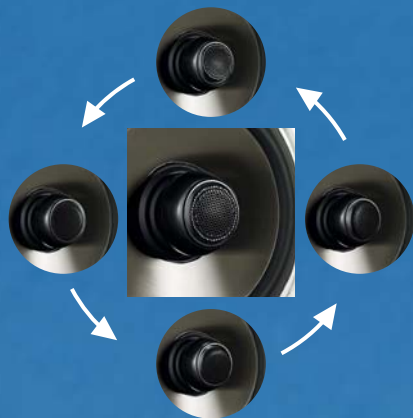

MARINE SOUND SYSTEM

Everything You Need to Make Serious Waves

Clarion invented the Marine Audio category and no one does it better. That's why you can count on us as your singular source for a complete marine sound system, including speakers, amps, subwoofers and disc changers. Turn your pleasure boat into party central. With Clarion, the possibilities are sounding better all the time.

SUBWOOFERS

CMQ2010W
8" Water Resistant Performance Series Subwoofer

CMQ2510W
10" Water Resistant Performance Series Subwoofer

QUALITY SPEAKERS

CMQ1620R
6.5" Water Resistant Performance Series Coaxial Speaker

CMQ1720R
7" Water Resistant Performance Series Coaxial Speaker

CMQ6930R
6x9" Water Resistant Performance Series Multiaxial Speaker

FEATURES & SPECIFICATIONS	CMQ1620R	CMQ1720R	CMQ6930R	CMQ2010R	CMQ2510R
Speaker Size (Inches)	6 1/2"	7"	6 x 9"	8"	10"
MAX Input (Watts)	100	120	120	200	300
RMS Input (Watts)	50	60	60	100	140
Impedance (Ohms)	4	4	4	4	4
Salt Spray ASTM B117	●	●	●	●	●
UV STD ASTM D4329	●	●	●	●	●
Grille Included	●	●	●	●	●
Applications	Coax	Coax	Coax	Free air subwoofer	Free air subwoofer
PEI Black Tweeter (Inches)	1"	1"	1"	—	—
Black Mid Tweeter (Inches)	—	—	2.5"	—	—
PP Injection Cone Woofer	● (silver)	● (silver)	● (Silver)	● (Black)	●
Stainless Steel Screw	●	●	●	●	●
Sanoprene Rubber Surround Edge	●	●	●	●	●
Gold Plated Terminal	●	●	●	●	●
Integrated into Basket Integrated Magnetic Shielding	●	●	●	●	●
Ferric Oxide Magnet	●	●	●	●	●
Frequency Response (Hz)	60-20k	55-20k	55-20k	45-1k	30-600
Sensitivity (dB)	88	88	88	86	85